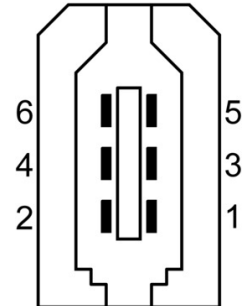

Encoder cable NEBM-REG6-E-2.5-Q14N-REG6

Part number: 5219213

FESTO

Data sheet

Feature	Value
Type code	NEBM
Cable designation	Without label holder
Electrical connection 1, function	Field device end
Electrical connection 1, design	Rectangular
Electrical connection 1, connection type	Socket
Electrical connection 1, cable outlet	Straight
Electrical connection 1, connection technology	Connection diagram RE
Electrical connection 1, number of pins/wires	6
Electrical connection 1, occupied pins/wires	6
Electrical connection for input 1, connection pattern	00995793
Electrical connection 2, function	Control side
Electrical connection 2, design	Rectangular
Electrical connection 2, connection type	Plug
Electrical connection 2, cable outlet	Straight
Electrical connection 2, connection technology	Connection diagram RE
Electrical connection 2, number of pins/wires	6
Electrical connection 2, occupied pins/wires	6
Electrical connection 2, connection pattern	00995792
DC operating voltage range	0 V ... 30 V
Operating voltage range AC	0 V ... 30 V
Current rating at 40°C	1.6 A
Surge resistance	2 kV
Cable length	2.5 m
Cable characteristic	Suitable for energy chains
Connector cable test conditions	Test conditions on request
Bending radius, fixed cable installation	≥55 mm
Bending radius, flexible cable installation	≥55 mm
Cable diameter	7.4 mm
Cable design	2 x 0.51 mm ² + 4 x 0.205 mm ²
Nominal conductor cross section	0.205 mm ² 0.51 mm ²